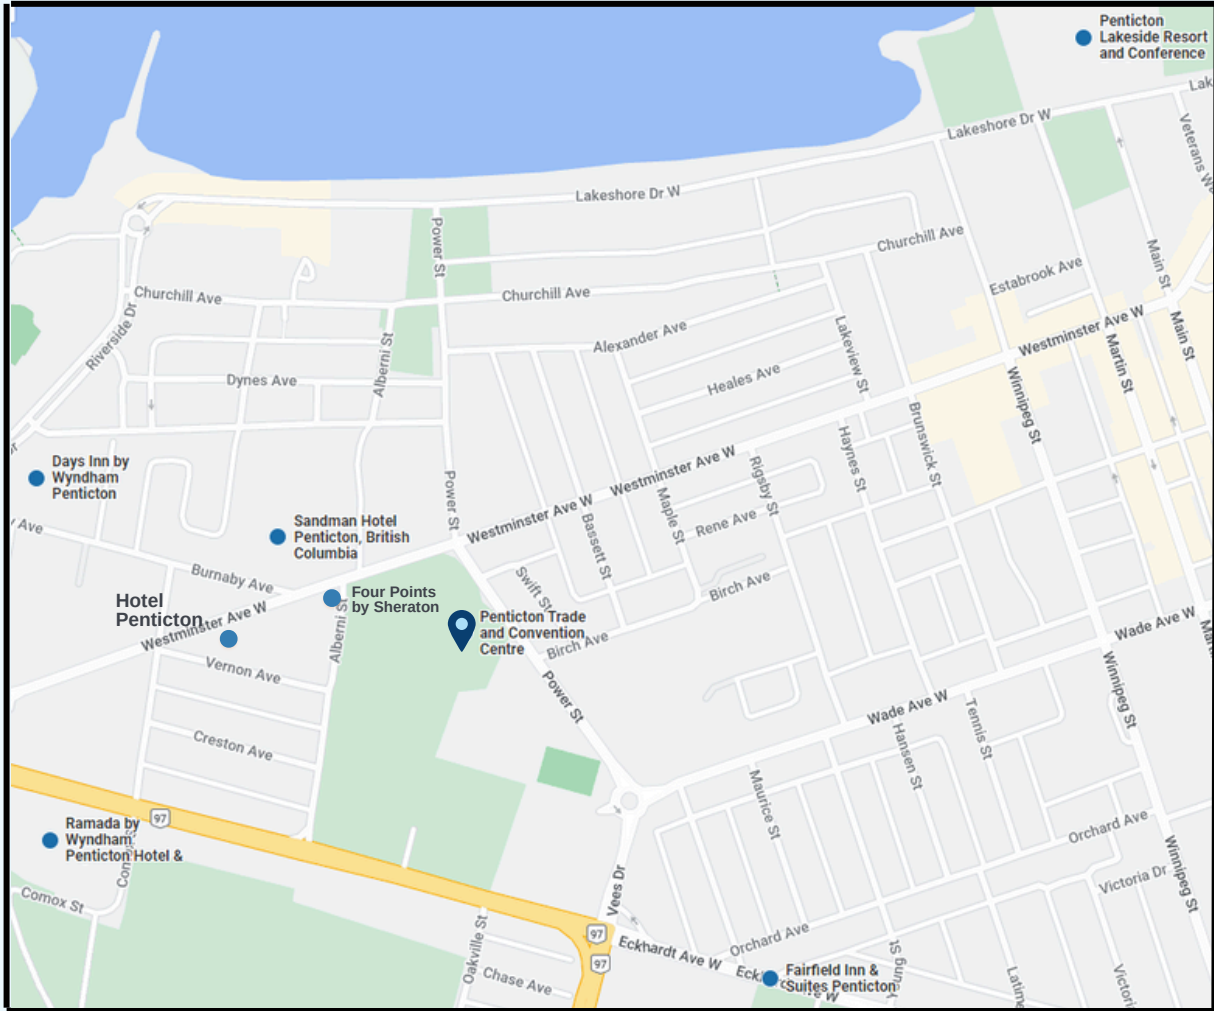

PENTICTON TRADE AND CONVENTION CENTRE NEARBY HOTELS

HOTEL DETAILS

NAME	WALKING DISTANCE	SIZE
1. Days Inn	800m 10min	104 Rooms
2. Sandman Hotel	350m 4min	141 Rooms
3. Hotel Penticton	500m 6min	36 Rooms
4. Ramada Hotel	900m 11min	125 Rooms
5. Fairfield Inn & Suites	700m 9min	98 Rooms
6. Penticton Lakeside Resort	1.3km 16min	273 Rooms
7. Four Points by Sheraton	200m 3min	121 Rooms