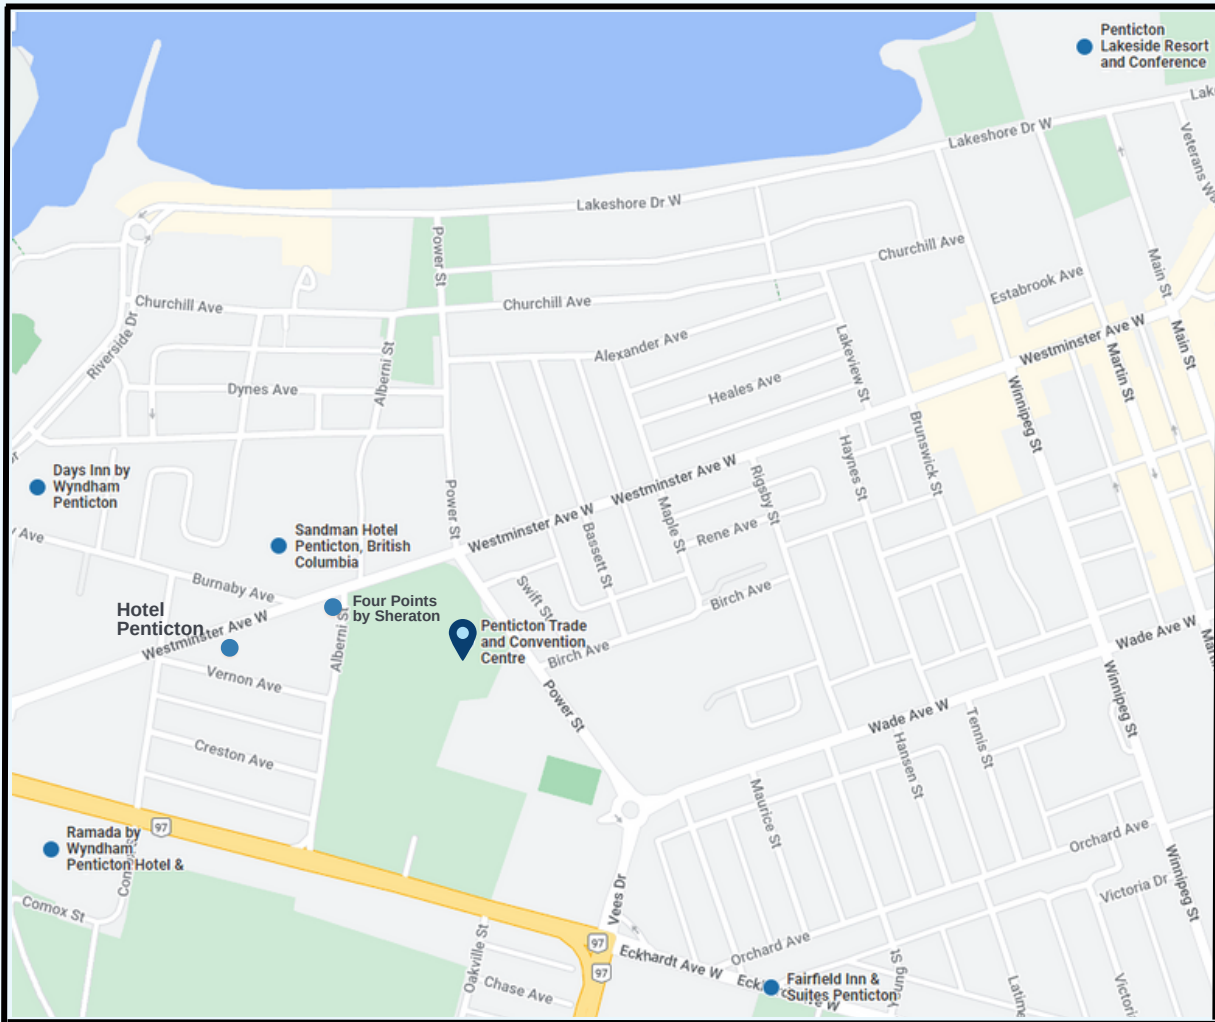

PENTICTON TRADE AND CONVENTION CENTRE NEARBY HOTELS

HOTEL DETAILS

NAME	WALKING DISTANCE	SIZE
1. Days Inn	800m 10min	104 Rooms
2. Sandman Hotel	350m 4min	141 Rooms
3. Hotel Penticton	500m 6min	36 Rooms
4. Ramada Hotel	900m 11min	125 Rooms
5. Fairfield Inn & Suites	700m 9min	98 Rooms
6. Penticton Lakeside Resort	1.3km 16min	273 Rooms
7. Four Points by Sheraton	200m 3min	121 Rooms