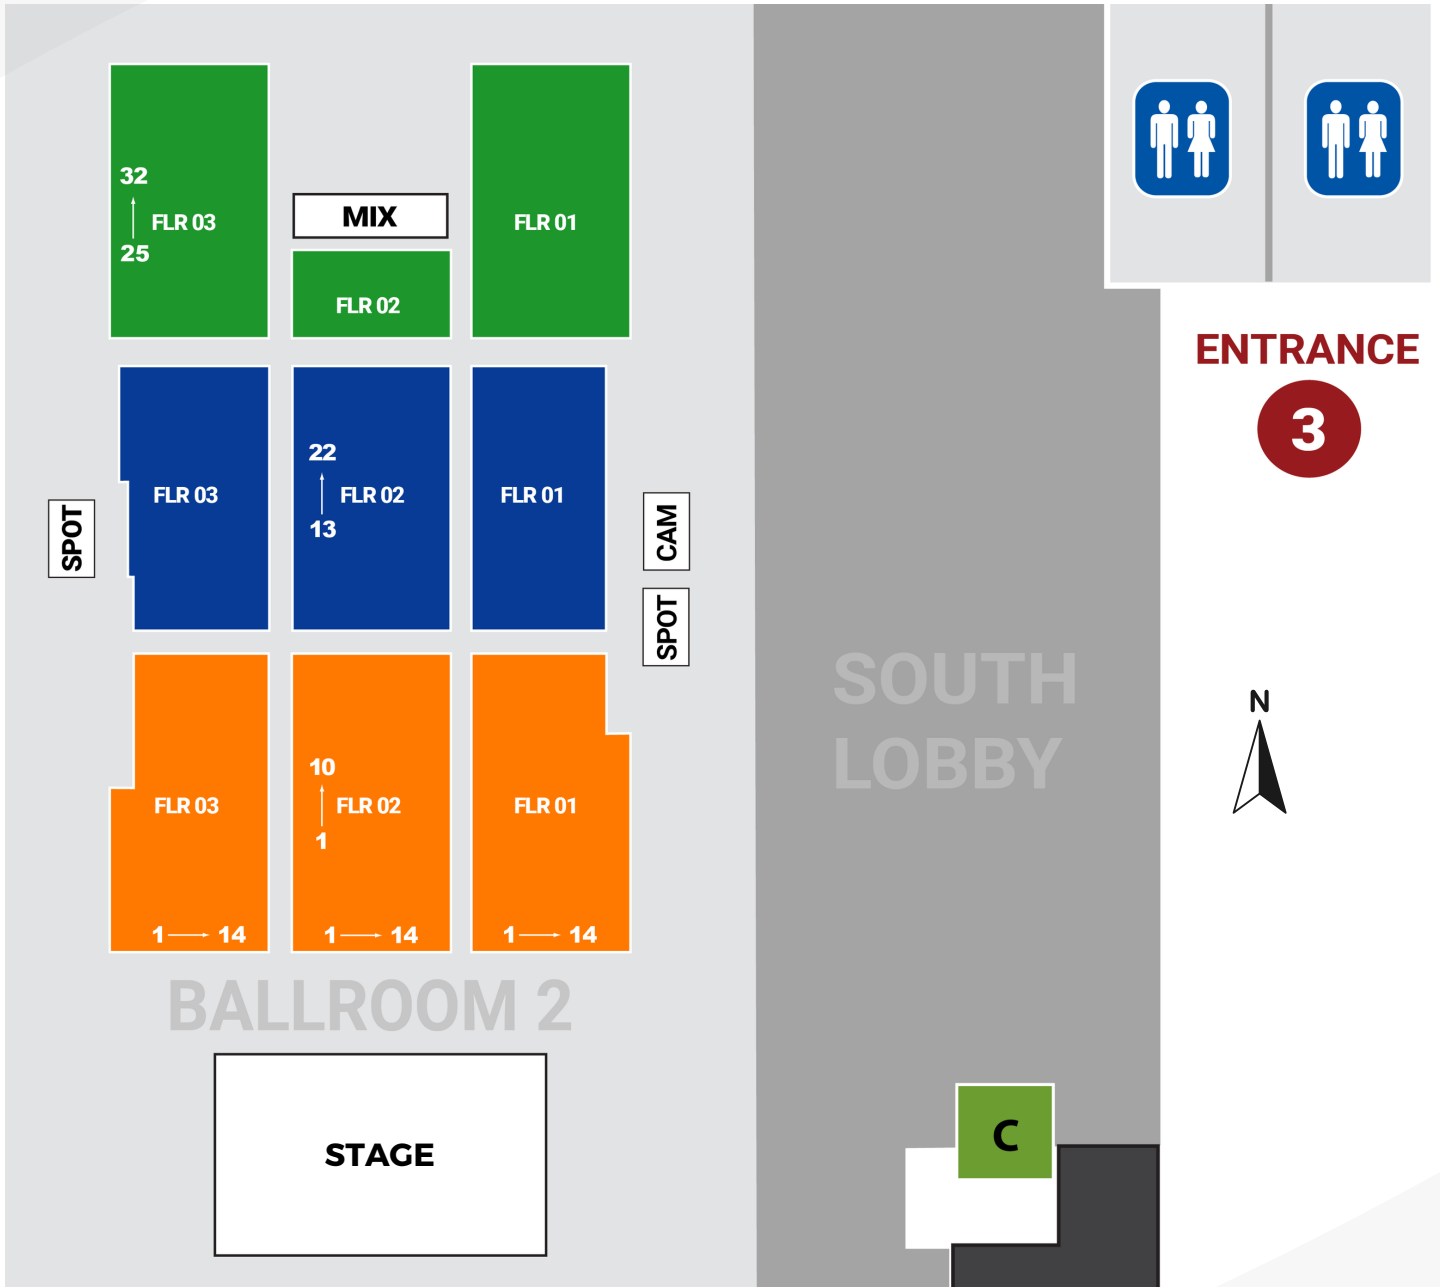

PENTICTON ELVIS FESTIVAL

PENTICTON TRADE AND CONVENTION CENTRE

C CONCESSION

RESTROOMS

Seating map is not to scale. Stage position and ticket prices are subject to change without notice. All ticket sales are final. Tickets cannot be returned or exchanged.